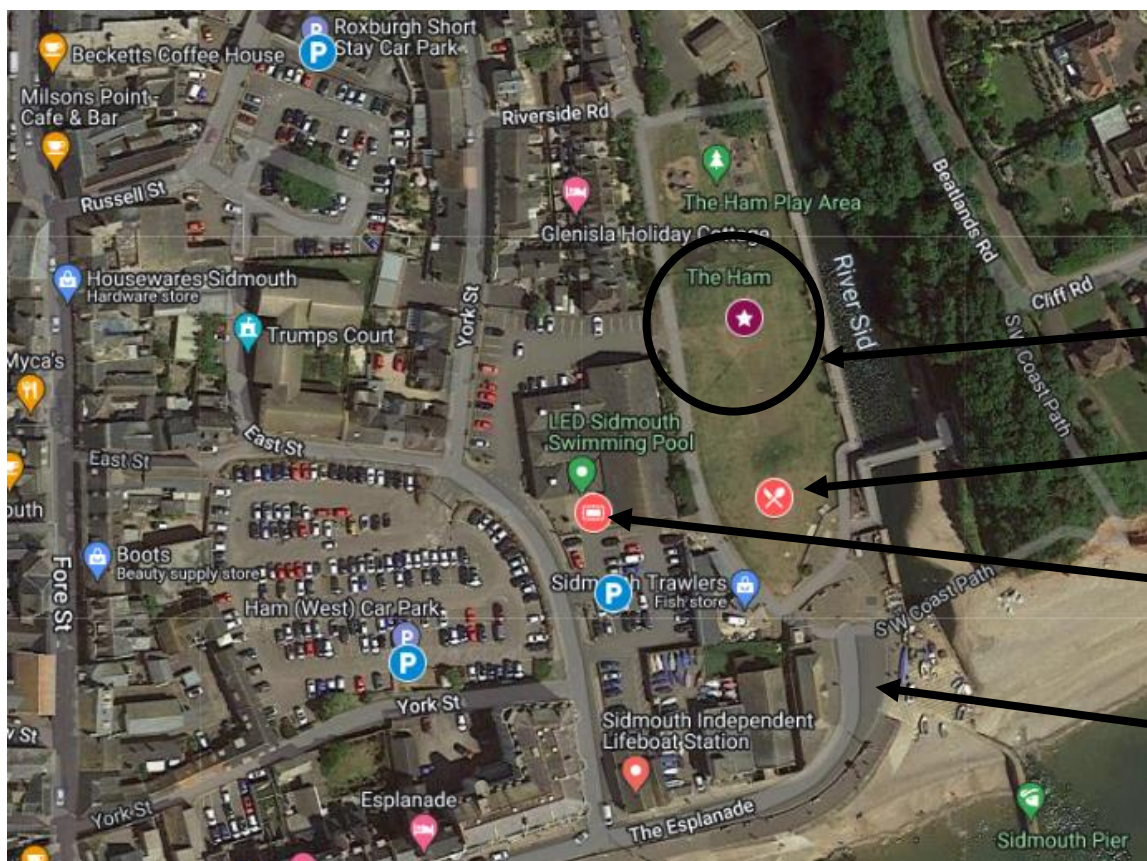

THE HAM MARQUEE

Main concert venue. Large seated (1000 cap) marquee, bars & catering stalls located on the Ham Recreation Ground at Port Royal, on the Eastern end of the sea front, alongside the River Sid.

Address: The Ham, Sidmouth, EX10 8BG

What3words: ///entry.gather.zest

Nearest car parks: Ham East, Ham West, Roxburgh.

Facilities: Bars, food stalls, seating, toilets including accessible toilets.

Festival Box Office: Located very nearby, next to the Swimming Pool and Tourist Info Centre.

Access: Level access, over grass to marquee and Catering outlets, small curbs at edge of grass and some trackway. Spaces for wheelchair and mobility scooter users.

The Ham Marquee

Bar & Food Stalls

Festival Box Office

Port Royal